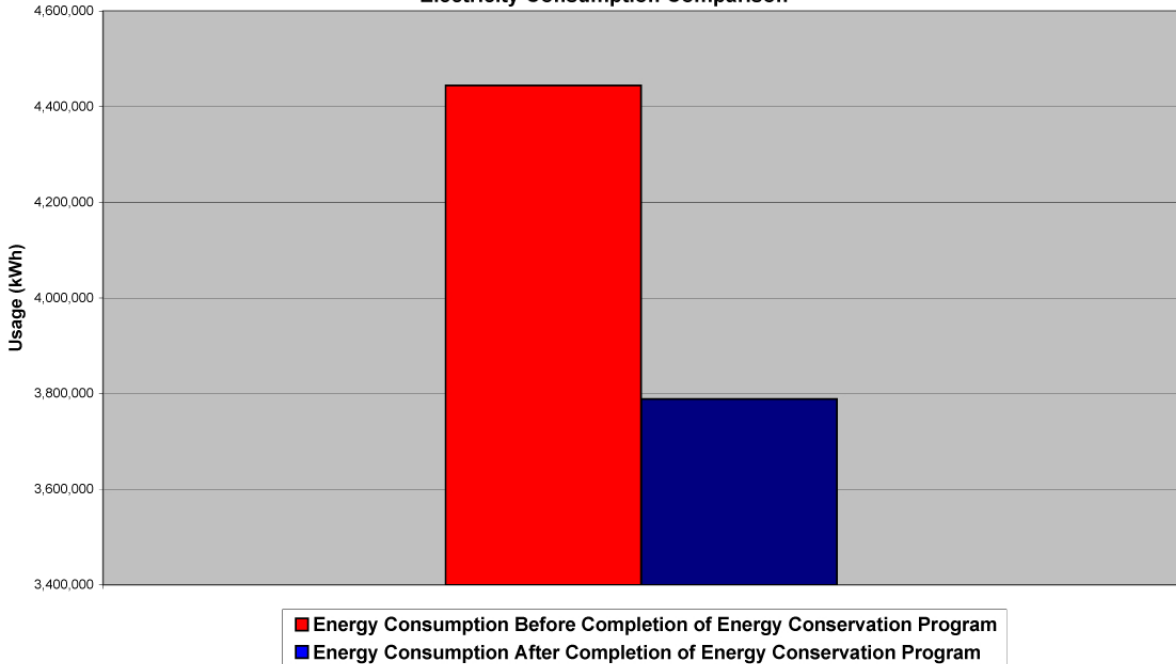

## Sweetwater Union High School District Electricity Consumption Comparison

**Saving More Than \$656,000 Annually  
After Completing Energy Program.**