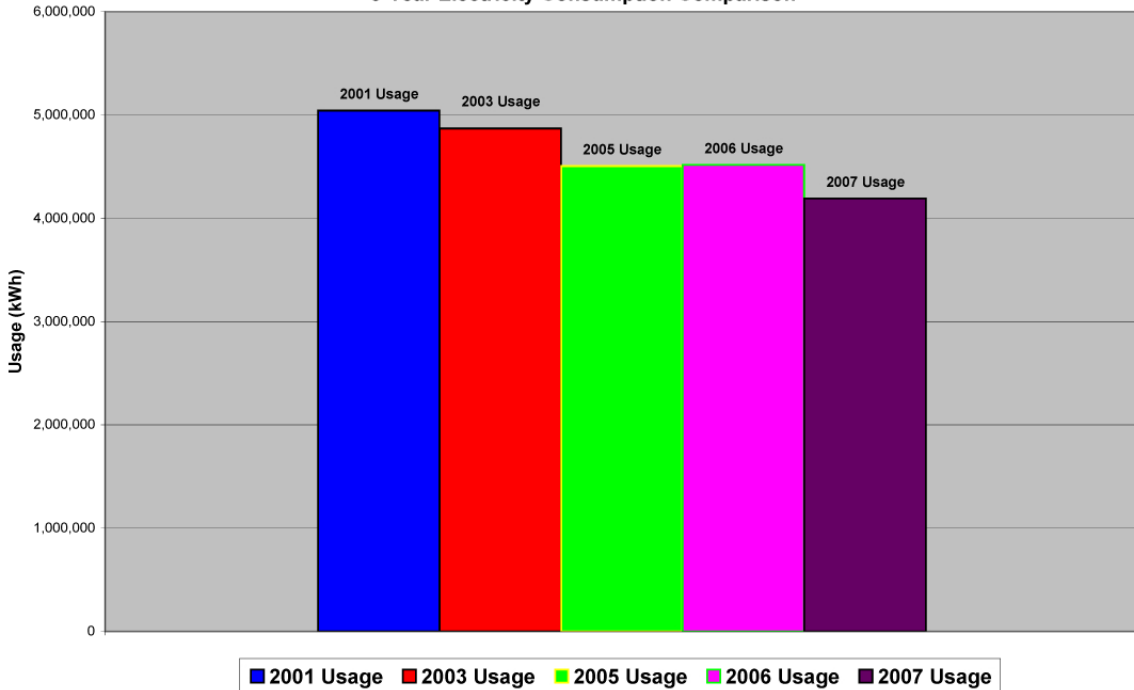

South Bay Union School District 5-Year Electricity Consumption Comparison

**More than 41% Annual Energy Savings
After Completing Energy Program.**