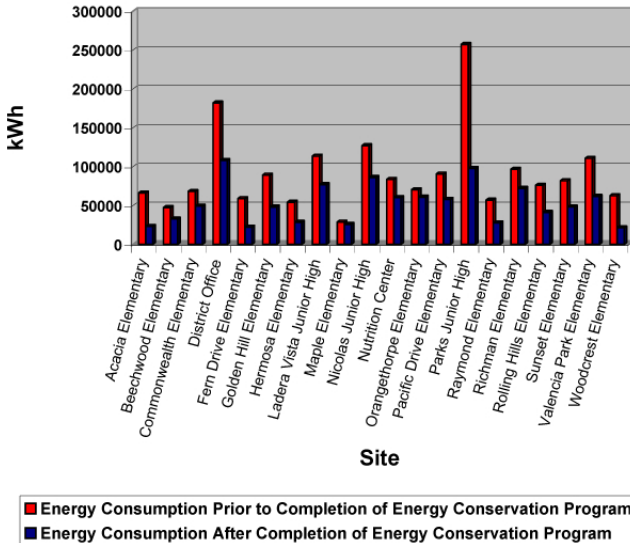

## Fullerton School District

**More than 42% Annual Energy Savings  
After Completing Energy Program.**